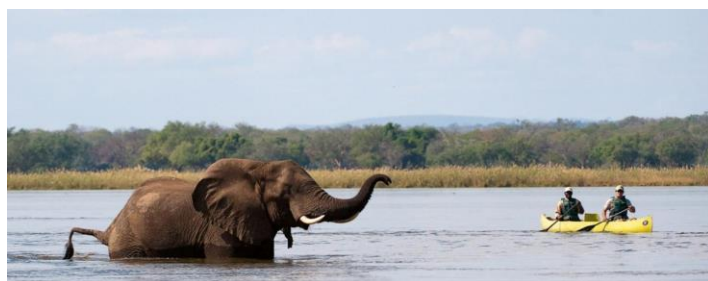

CHRISTIAN OUTREACH INTERNATIONAL MINISTRIES

AFRICA OVERLAND SAFARI MISSIONS

When joining us on an overland safari, funds generated are utilized to mobilize us, to train, equip and serve communities and our programs to “teach how to fish” to minister, to feed and give physical care and support wherever needed.

International Volunteer “tourists” Join us on an outreach ranging from 2 to 3 weeks plus. This will give you and fellow volunteers the opportunity to experience areal and authentic mission expedition in Africa, spread the gospel, go on a Safari enjoy adventure activities and at the same time make new friends, meet and experience Southern Africa's people, culture, hospitality, its beauty and wildlife.

“Your life will never be the same”